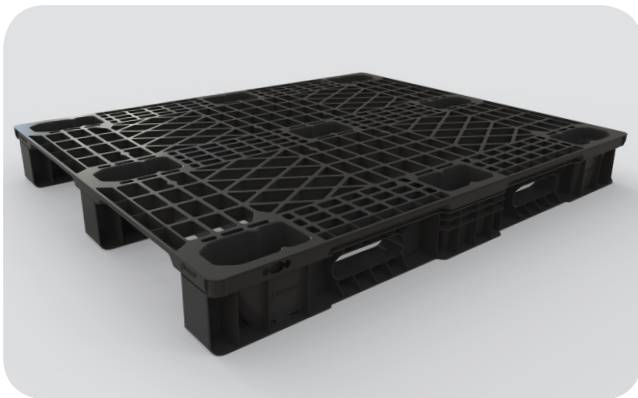

RS 107US Pallet

- Light pallets racking ability - up to 800 Kg
- Environmentally friendly - 100% recyclable
- Easy to wash and clean
- Closed/open deck (optional)
- Excellent weight/performance ratio
- Cost effective
- 4-way forklift entry
- Space saving
- Smooth bottom surface

Open deck (optional)

Smooth bottom surface

Specifications

DIMENSIONS				
Dimensions (L / W / H)	1,219 / 1,016 / 133 mm	48 / 40 / 5.2 in		
LOGISTICS				
Weight	5.0 kg	11.0 lb		
Weight CD	10 kg	22 lb		
Maximum load Dynamic	1,000 kg	2,205 lb		
Maximum load Static	1,500 kg	3,300 lb		
Maximum Racking load	800 kg	1,760 lb		
Sets per stack (40' HC)	34			
TRANSPORTATION				
Sets per shipment	40' HC	mega truck	jumbo truck	53' truck
	714	962	1036	1110
MATERIAL				
Material	PP/HDPE recycled or virgin			
Color	Black			