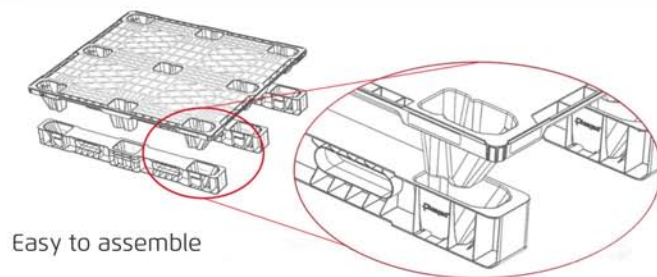

RS 107US Pallet

- Light pallets racking ability - up to 800 Kg
- Environmentally friendly - 100% recyclable
- Easy to wash and clean
- Closed/open deck (optional)
- Excellent weight/performance ratio
- Cost effective
- 4-way forklift entry
- Space saving
- Smooth bottom surface

Open deck (optional)

Smooth bottom surface

Specifications

DIMENSIONS				
Dimensions (L / W / H)	1,219 / 1,016 / 133 mm	48 / 40 / 5.2 in		
LOGISTICS				
Weight	5.0 kg	11.0 lb		
Weight CD	10 kg	22 lb		
Maximum load Dynamic	1,000 kg	2,205 lb		
Maximum load Static	1,500 kg	3,300 lb		
Maximum Racking load	800 kg	1,760 lb		
Sets per stack (40' HC)	34			
TRANSPORTATION				
Sets per shipment	40' HC	mega truck	jumbo truck	53' truck
	714	962	1036	1110
MATERIAL				
Material	PP/HDPE recycled or virgin			
Color	Black			

* Load capacities are based on evenly distributed loads and can vary according to the type of load.

Notes on use

Easy to assemble

Technical Drawing (Inch)